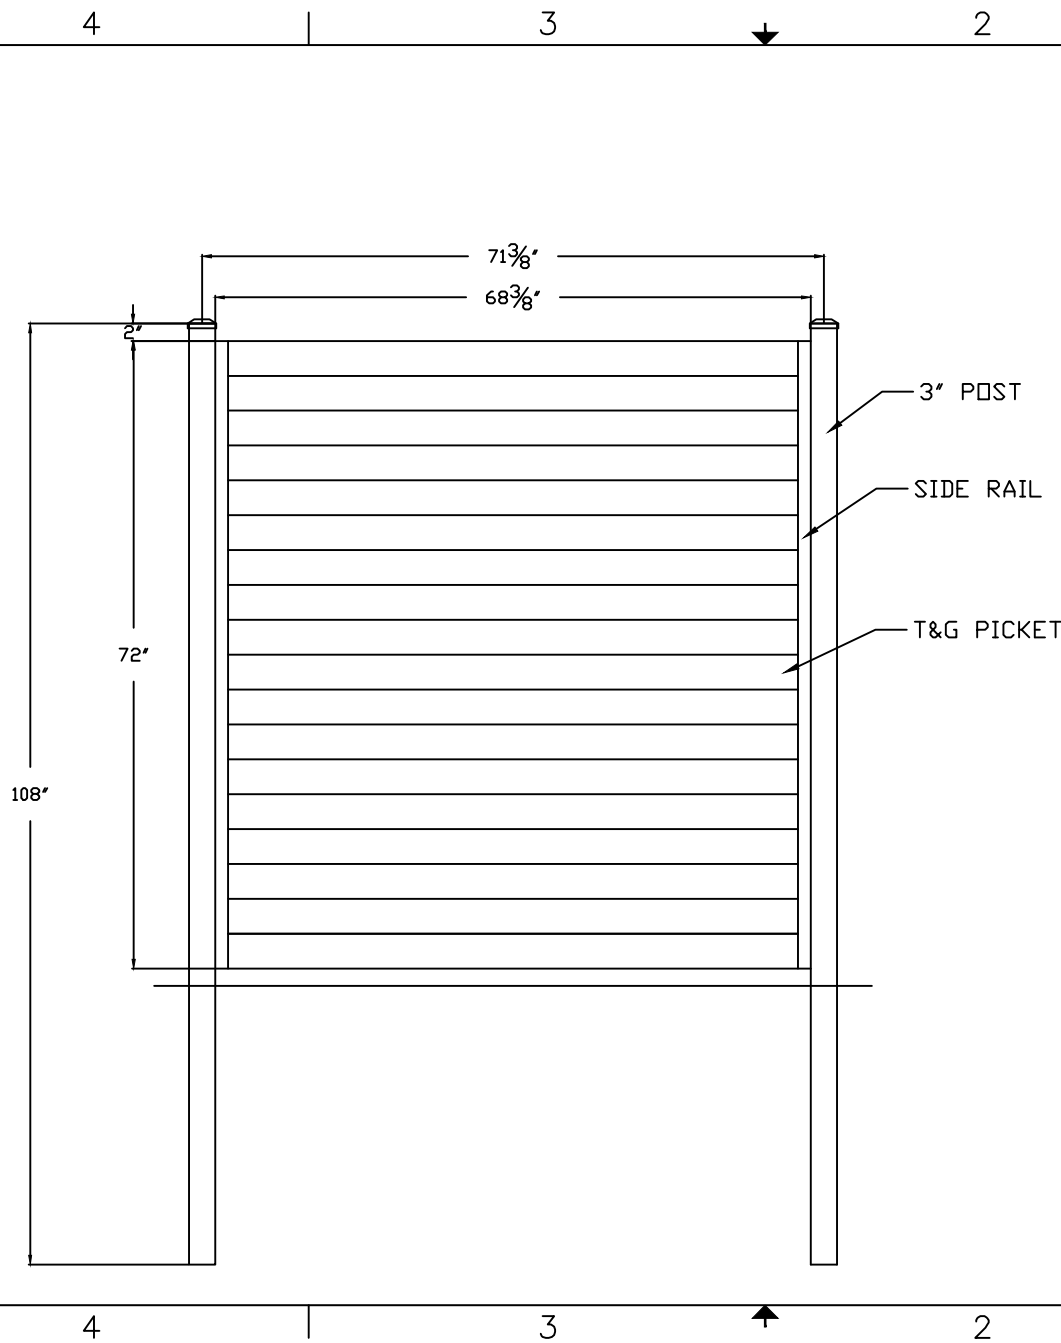

VANGUARD™
ALUMINUM FENCES

SIDE RAIL PROFILE

T&G PICKET PROFILE

American Fence Systems Inc.
2279 South Clinton Avenue
South Plainfield, N.J. 07080

DRAWING
TYPE: VANGUARD
STYLE: HORIZONTAL PRIVACY
HEIGHT: 6'

DATE	DWG NO	REV
01/24/23	VTGHP6	

SCALE	SHEET
	1

FNAME

REVDATA

USER