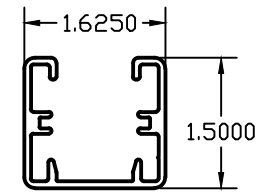

VANGUARD™
ALUMINUM FENCES

SIDE RAIL PROFILE

T&G PICKET PROFILE

American Fence Systems Inc.
2279 South Clinton Avenue
South Plainfield, N.J. 07080

DRAWING
TYPE: VANGUARD
STYLE: HORIZONTAL PRIVACY
HEIGHT: 6'

DATE	DWG NO	REV
01/24/23	VTGHP6	

SCALE	SHEET
	1

FNAME

REVDATA

USER