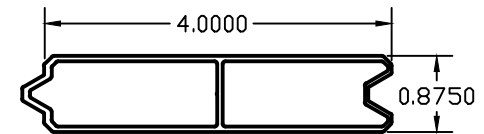

VANGUARD™
ALUMINUM FENCES

SIDE RAIL PROFILE

T&G PICKET PROFILE

American Fence Systems Inc.
2279 South Clinton Avenue
South Plainfield, N.J. 07080

DRAWING
TYPE: VANGUARD
STYLE: HORIZONTAL PRIVACY
HEIGHT: 6'