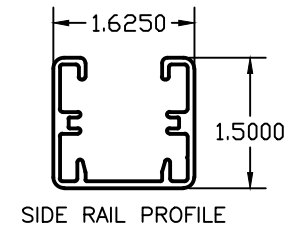

VANGUARD™
ALUMINUM FENCES

American Fence Systems Inc.
2279 South Clinton Avenue
South Plainfield, N.J. 07080

DRAWING
TYPE: VANGUARD
STYLE: HORIZONTAL SEMI PRIVACY
HEIGHT: 4'

DATE	DWG NO	REV
01/24/23	VHSP4	