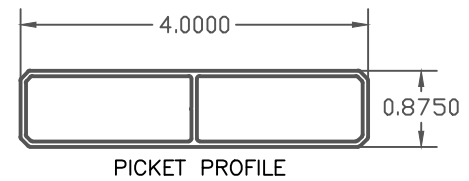

VANGUARD™
ALUMINUM FENCES

American Fence Systems Inc.
2279 South Clinton Avenue
South Plainfield, N.J. 07080

DRAWING
TYPE: VANGUARD
STYLE: HORIZONTAL SEMI PRIVACY
HEIGHT: 4'

DATE	DWG NO	REV
01/24/23	VHSP4	